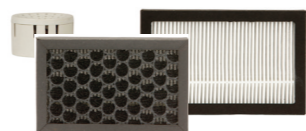

B-Digital Humi-Purifier with Aroma

1. ~ The digital humidifier that also purifies the air and diffuses essential oils
   - ~ Humidification by ionization
   - ~ HEPA filter to filter the air from pollutants such as dust, chemical substances, allergens, nicotine, etc.
   - ~ Very large water tank: 6 litres
   - ~ Capacity: 350 ml/h
   - ~ Aroma pad tray for aromatherapy
   - ~ Automatic humidistat
   - ~ Night light with changing colours
   - ~ Programmable timer function
   - ~ Indication of temperature, time and humidity level
2. ~ Code : B200600 Taupe - Sold per 4 pcs ★
3. ~ Code : B210610 Grey - Sold per 4 pcs NEW

new

- ~ Code: B200610 Filterset - Sold per 2 pcs

B-Secure Hot & Cold Gel Packs