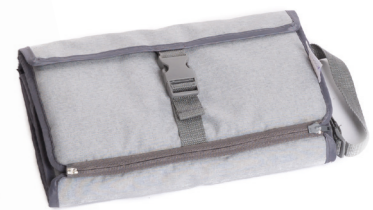

B-Portable Changing Pad

- ~ B-Mini Changing Pad
- ~ With memory foam!
- ~ Very comfortable and soft for baby: contains memory foam!
- ~ Very hygienic and easily wipeable surface
- ~ Extra long design
- ~ Removable storage compartments for diapers, wet tissues, etc.
- ~ Attaches to strollers, diaper bags etc. with the clip system
- ~ 100% polyurethane foam pad
- ~ Code : B730100
- ~ Sold per 4 pcs
- ~ NEW

new