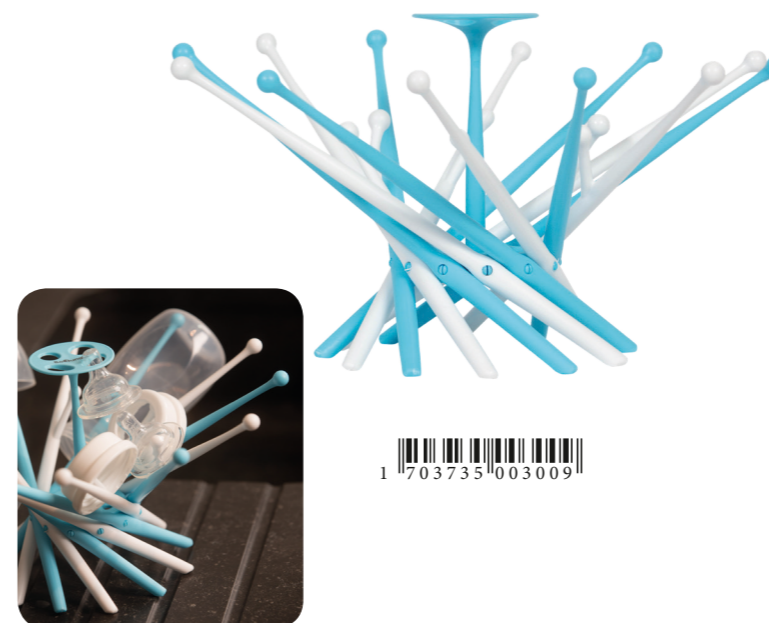

new

B-Bottle Rack Flower

- ~ Bottle rack in one piece, easy to use
- ~ Can be unfolded in the « flower » position to dry bottles, nipples and bottle rings
- ~ For 12 bottles, nipples and bottle rings
- ~ Made in polypropylene, BPA free
- ~ Dishwasher safe
- ~ Dimensions (folded) : 27 x 9 cm
- ~ Dimensions (open) : 30.8 cm x 17.85 cm
- ~ Code : B500300
- ~ Sold per 10 pcs