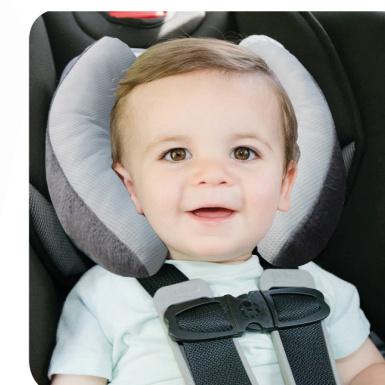

B-Head Support Pillow

- ~ Supports baby's head and neck
- ~ For use in car seats, strollers, swings, bouncers, etc.
- ~ Thanks to the hook and loop system, the sides are easily adjustable to baby's head size
- ~ Soft, luxurious fabrics
- ~ Machine washable
- ~ Memory foam in the centre part
- ~ Non-skid materials at the bottom
- ~ 100% polyester
- ~ Code : B310100 Grey
- ~ Sold per 6 pcs
- ~ NEW