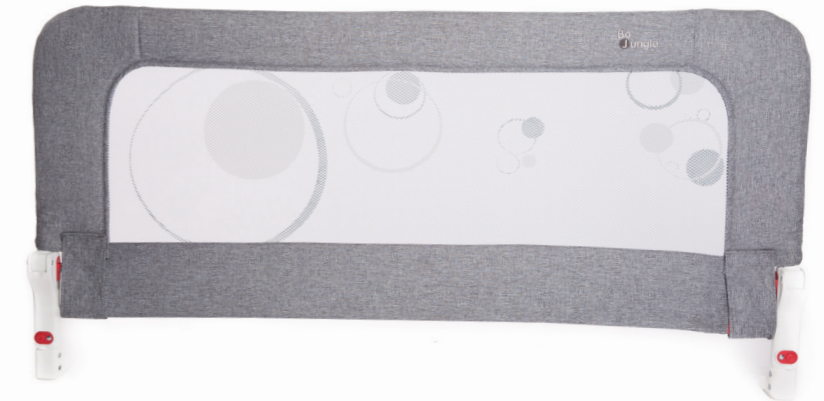

- ~ Code : B200800
- ~ Sold per 6 pcs
- ~ NEW

new

B-Bedrail

- ~ Keep baby safe in style!
- ~ Soft, neutral colours
- ~ Playful design
- ~ Easily foldable
- ~ Removable, machine-washable luxury fabrics
- ~ Sturdy frame
- ~ Dimensions: 120 cm long x 50 cm high

- ~ Code : B200900
- ~ Sold per 6 pcs
- ~ NEW

new

B-Rocker (0 - 18kg)

- ~ One seat from baby to toddler!
- ~ Seat in a combination of luxurious ultra-soft velboa and breathable fabrics
- ~ Two ways to use: as a rocker or in a stable, fixed position
- ~ Backrest adjustable in 3 positions
- ~ Music and vibration function (works on 2 x AA batteries, not included)
- ~ Up to 18 kg! (+5 years)
- ~ Removable and machine-washable fabrics
- ~ Sturdy, deluxe tubing in aluminum with powder coating
- ~ 5-point safety harness
- ~ Easily detachable & adjustable toy bar with 2 toys
- ~ Easily foldable design for storage and transport
- ~ Code : B700100 B-Rocker Grey
- ~ Code : B700110 B-Rocker Taupe
- ~ Sold per 2 pcs