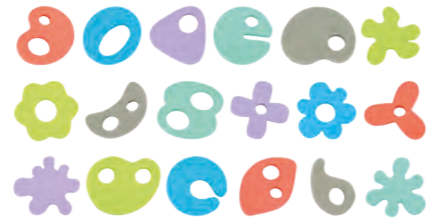

- ~ Code : B910540 Blue
- ~ Code : B910550 Pink
- ~ Sold per 3 pcs/color
- ~ NEW

new

B-Bath Time Foam Toys 36 pcs set

1 703739 004002

- ~ Set of 36 different bath toys in different shapes and colours to stimulate your child's imagination and render bath time more enjoyable
- ~ These shapes can be stuck to tiles or the bath tub
- ~ Complies with the most severe European standards for safety and quality
- ~ Code : B900400
- ~ Sold per 6 pcs