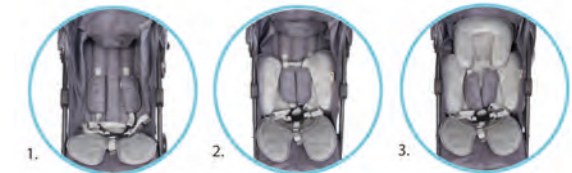

B-Stroller Liner

- ~ Because bigger babies or children who can already sit in a stroller also deserve to have the very best
- ~ Inlay with super soft winter side and absorbing summer side
- ~ With openings for seat belts
- ~ Machine washable

- ~ Code : B300900 Grey
- ~ Code : B300910 Taupe
- ~ Code : B300920 Blue
- ~ Code : B300930 Pink
- ~ Sold per 6 pcs

B-Snooze 3 in 1

- ~ Universal full body support pillow
- ~ The 3 pieces can also be used separately
- ~ The head support can be adjusted as your baby grows
- ~ Air-permeable fabrics for added comfort and safety in all seasons
- ~ With openings for harness straps
- ~ Waterproof bottom part in case of diaper accidents

- ~ Code : B180100 Taupe ★
- ~ Code : B180200 Grey
- ~ Code : B180300 Blue
- ~ Code : B180400 Pink
- ~ Code : B180500 White/grey
- ~ Sold per 6 pcs

new