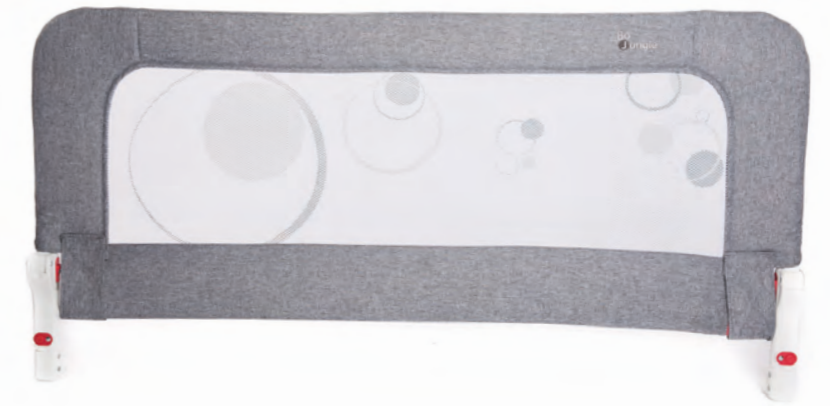

B-Bedrail

1. ~ Keep baby safe in style!
   - ~ Soft, neutral colours
   - ~ Playful design
   - ~ Easily foldable
   - ~ Removable, machine-washable luxury fabrics
   - ~ Sturdy frame
   - ~ Dimensions: 120 cm long x 50 cm high
2. ~ Code : B200900
   ~ Sold per 6 pcs