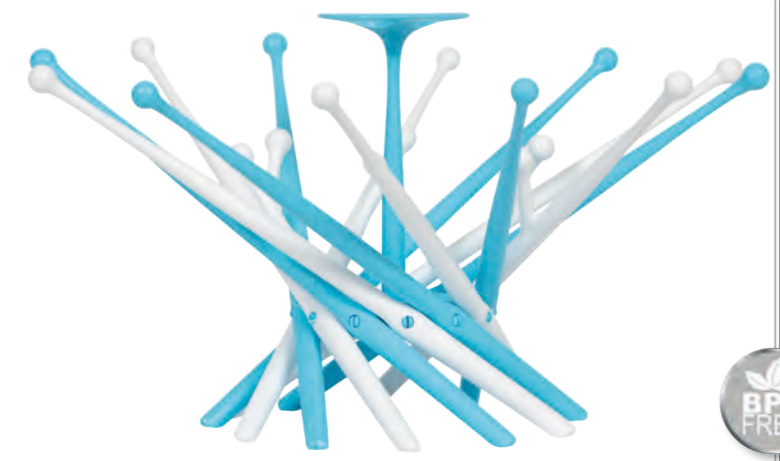

B-Bottle Rack Flower

- ~ Bottle rack in one piece, easy to use
- ~ Can be unfolded in the « flower » position to dry bottles, nipples and bottle rings
- ~ For 12 bottles, nipples and bottle rings
- ~ Made in polypropylene, BPA free
- ~ Dishwasher safe
- ~ Dimensions (folded) : 27 x 9 cm
- ~ Dimensions (open) : 30.8 cm x 17.85 cm
- ~ Code : B500300
- ~ Sold per 10 pcs

1 703735 003009