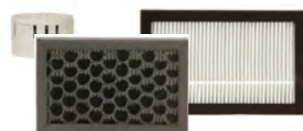

B-Digital Humi-Purifier with Aroma

- ~ The digital humidifier that also purifies the air and diffuses essential oils
- ~ Humidification by ionization
- ~ HEPA filter to filter the air from pollutants such as dust, chemical substances, allergens, nicotine, etc.
- ~ Very large water tank: 6 litres
- ~ Capacity: 350 ml/h
- ~ Aroma pad tray for aromatherapy
- ~ Automatic humidistat
- ~ Night light with changing colours
- ~ Programmable timer function
- ~ Indication of temperature, time and humidity level

- ~ Code : B200600 Taupe - Sold per 4 pcs ★
- ~ Code : B210610 Grey - Sold per 4 pcs

- ~ Code: B200610 Filterset - Sold per 2 pcs