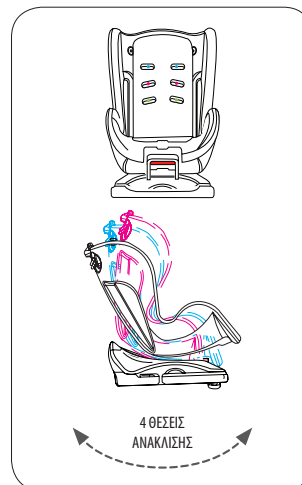

- Dimensions: L48xW45xH66 (cm)
- Weight: 5kg

GROUP 0+  
0 - 9kg

GROUP 1  
9 - 18kg

Red

Blue

Grey