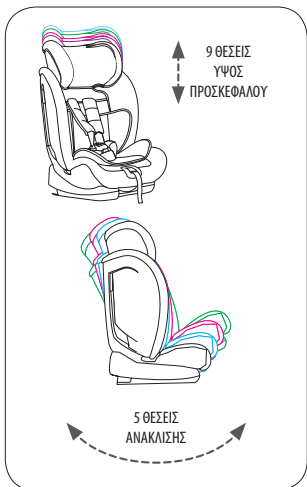

MegaMax

JB.2013

Κάθισμα ασφαλείας αυτοκινήτου

Πλεονεκτήματα:

- Ενισχυμένο προσκέφαλο
- Ρυθμιζόμενο σε ύψος προσκέφαλο 9 θέσεων
- 5 θέσεις ανάκλισης
- Ζώνη ασφαλείας 5 σημείων
- Deluxe υφάσματα με δερμάτινες λεπτομέρειες
- Εγκριμένο από τον Ευρωπαϊκό Κανονισμό ECE R44/04

Advantages:

- Reinforced headrest
- Height adjustable headrest of 9 positions
- 5 reclining position
- 5 point system belt
- Deluxe fabrics with leather details
- Complies with ECE R44/04

• Dimensions: L48 x W44 x H59 (cm)

• Weight: 10.5kg

GROUP 1

9 - 18kg

GROUP 2

15 - 25kg

GROUP 3

22 - 36kg

Grey