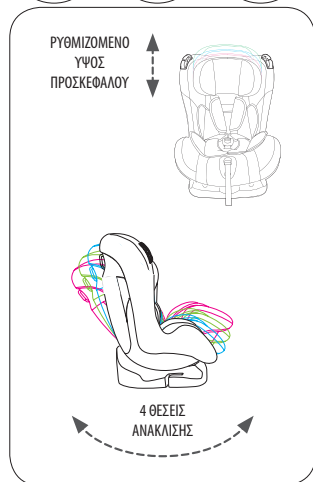

- Reinforced headrest for extra safety
- Extra cushion for new born babies
- 4 reclining position
- 5 point system belt
- Height adjustable headrest
- Complies with ECE R44/04

- Dimensions: L56 x W45 x H63 (cm)
- Weight: 5kg