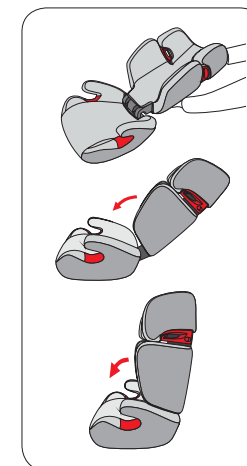

MaxiFix

JB.2015

Κάθισμα ασφαλείας αυτοκινήτου

IsoFix

- Ρυθμιζόμενο σε ύψος προσκέφαλο με εύκολο σύστημα 6 θέσεων
- Εξτρα σύστημα πλαινής προστασίας στο προσκέφαλο
- Ανοιγόμενα προστατευτικά με τη ρύθμιση του προσκεφάλου για μεγαλύτερη άνεση
- 2 θέσεις ανάκλισης
- Αποθηκευτικό συρταράκι
- Deluxe υφάσματα αεριζόμενα με ενίσχυση για μεγαλύτερη άνεση
- Αποσπώμενα πλενόμενα υφάσματα
- Κατάλληλο για παιδιά ηλικίας 4 -12 ετών ή βάρους 15-36kg
- Εγκριμένο από τον Ευρωπαϊκό Κανονισμό ECE R44/04
- ISO 9001/TUV

- 6 position Height-adjustable headrest, easy system
- Extra side protection system on the headrest
- Opening protectors with adjustable headrest for extra comfort
- 2 reclining position
- Storage drawer
- Deluxe ventilated fabrics for extra comfort
- Removable washable fabrics
- Suitable for children aged 4 to 12 years or weighing 15-36 kg
- Complies with ECE R44/04
- ISO 9001/TUV

• Dimensions: L53xW37xH67 (cm)

• Weight: 5.8kg

GROUP 2
15 - 25kg

GROUP 3
25 - 36kg

Maxi

JB.2014

Καρεκλάκι ασφαλείας αυτοκινήτου

- Ρυθμιζόμενο σε ύψος προσκέφαλο με εύκολο σύστημα 6 θέσεων
- Εξτρα σύστημα πλαινής προστασίας στο προσκέφαλο
- 1 θέση ανάκλισης
- Αποσπώμενη πλάτη
- Ποτηροθήκη
- Deluxe υφάσματα αεριζόμενα με ενίσχυση για μεγαλύτερη άνεση
- Αποσπώμενα πλενόμενα υφάσματα
- Κατάλληλο για παιδιά ηλικίας 4 -12 ετών ή βάρους 15-36kg
- Εγκριμένο από τον Ευρωπαϊκό Κανονισμό ECE R44/04
- ISO 9001/TUV

- 6 position Height-adjustable headrest, easy system
- Extra side protection system on the headrest
- 1 reclining position
- Removable back
- Cup holder
- Deluxe ventilated fabrics for extra comfort
- Removable washable fabrics
- Suitable for children aged 4 to 12 years or weighing 15-36 kg
- Complies with ECE R44/04
- ISO 9001/TUV

• Dimensions: L67xW36xH52 (cm)

• Weight: 3.8kg